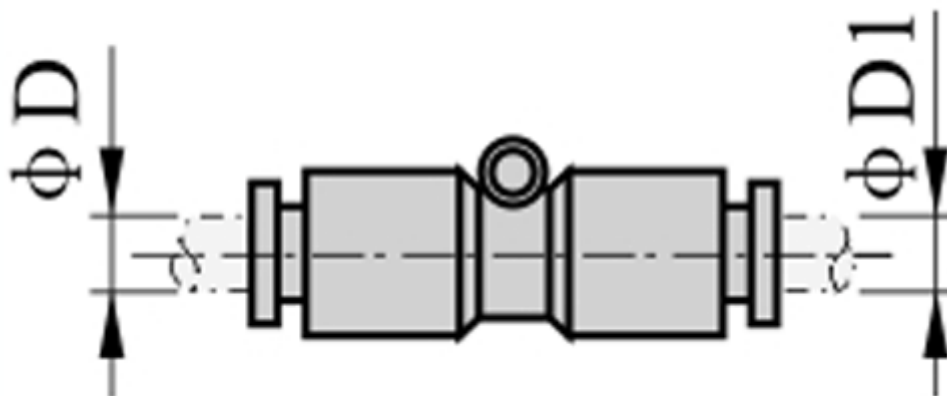

Article number: 58EPU4

Description: Fitting EPU4

Straight connector, tube diameter 4-4

## Measures

---

D = 4

D1 = 4